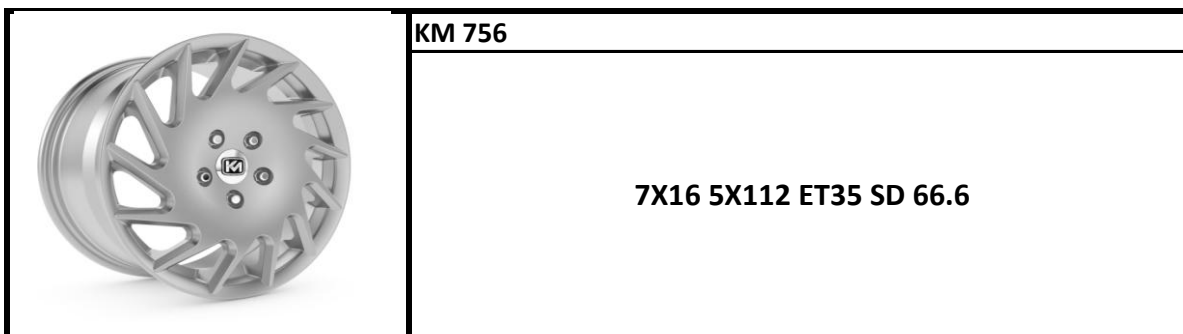

	DY 086
	6.5X16 5X114.3 ET40 B/D 66.1

	DY 086
	6.5X16 5X114.3 ET40 GM/D 66.1

KM 276

**7X16 5X100 ET35 BD 67.2
7X16 5X112 ET35 BD 66.6**

KM 315

6.5X15 4X100 ET35 SILVER 67.2

KM 756

7X16 5X112 ET35 SD 66.6