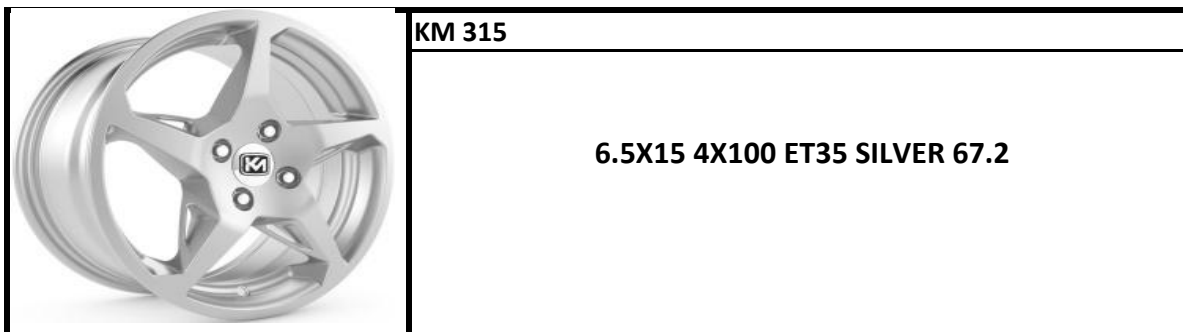

	DY 086
	6.5X16 5X114.3 ET40 B/D 66.1

	DY 086
	6.5X16 5X114.3 ET40 GM/D 66.1

KM 276

**7X16 5X100 ET35 BD 67.2
7X16 5X112 ET35 BD 66.6**

KM 315

6.5X15 4X100 ET35 SILVER 67.2

KM 756

7X16 5X112 ET35 SD 66.6