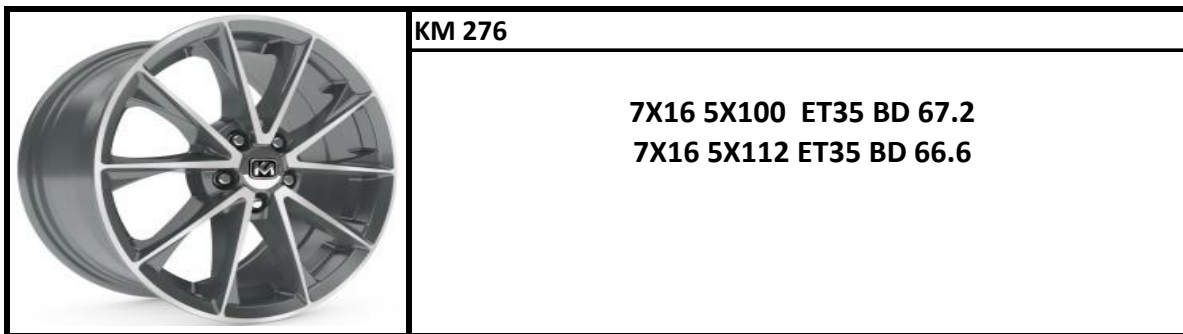

KM 276

**7X16 5X100 ET35 BD 67.2
7X16 5X112 ET35 BD 66.6**