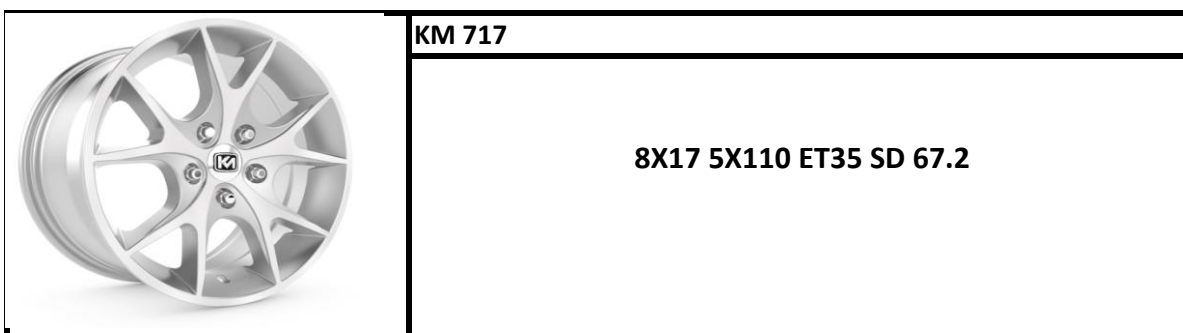

KM 717

8X17 5X110 ET35 SD 67.2