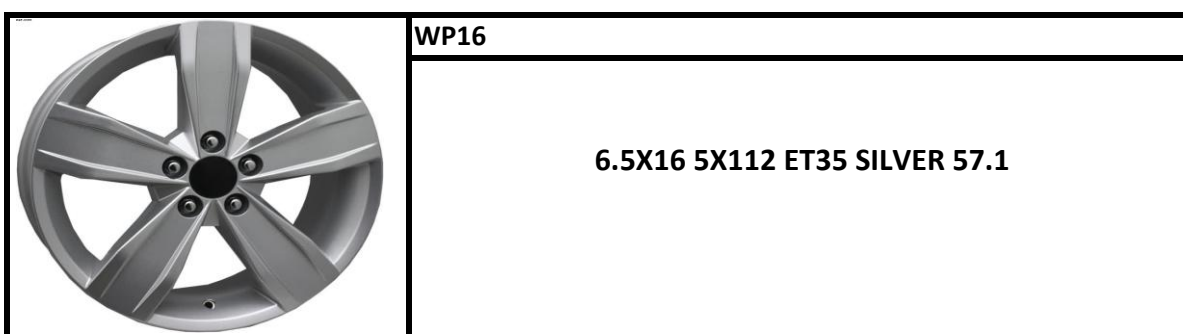

KM 396

6.5X16 4X100 ET35 SILVER 67.2

KM 414

6x14 4X100 ET35 B/D 67.2

KM 436

6.5X16 5X108 ET35 SILVER 67.2

6.5X16 5X112 ET35 SILVER 66.6

	WP16
	6.5X16 5X112 ET35 B/D 57.1