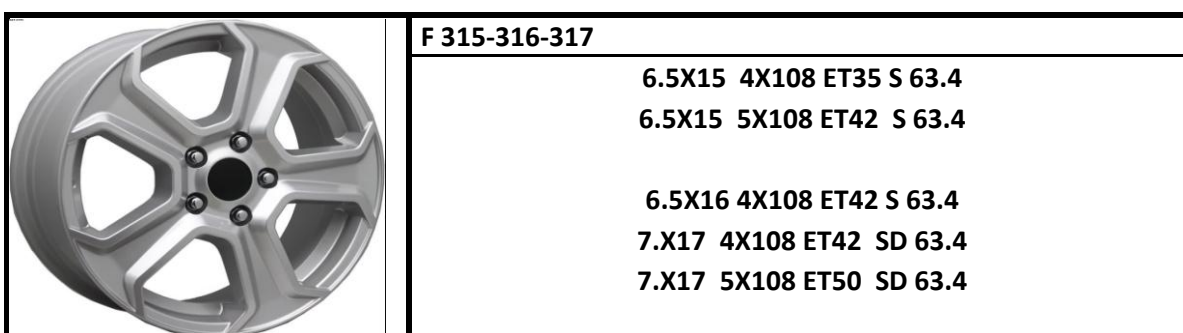

KM 396

6.5X16 4X100 ET35 SILVER 67.2

KM 414

6x14 4X100 ET35 B/D 67.2

KM 436

6.5X16 5X108 ET35 SILVER 67.2

6.5X16 5X112 ET35 SILVER 66.6

	WP16
	6.5X16 5X112 ET35 B/D 57.1