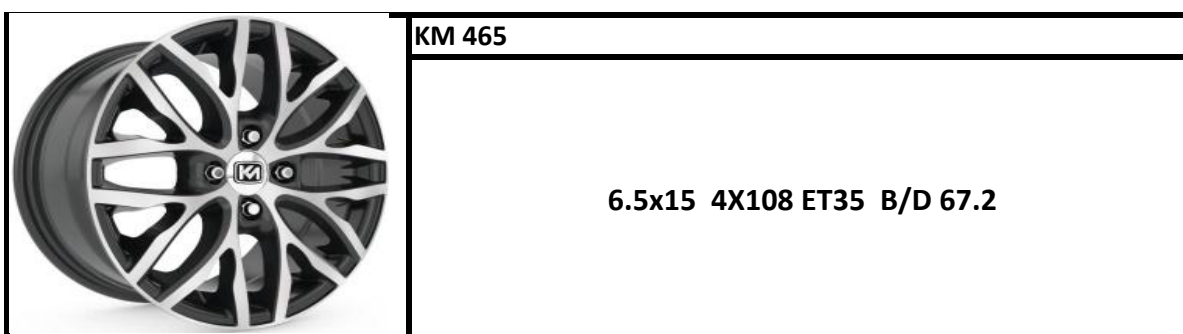

KM 396

6.5X16 4X100 ET35 SILVER 67.2

KM 414

6x14 4X100 ET35 B/D 67.2

KM 436

6.5X16 5X108 ET35 SILVER 67.2

6.5X16 5X112 ET35 SILVER 66.6

	WP16
	6.5X16 5X112 ET35 B/D 57.1