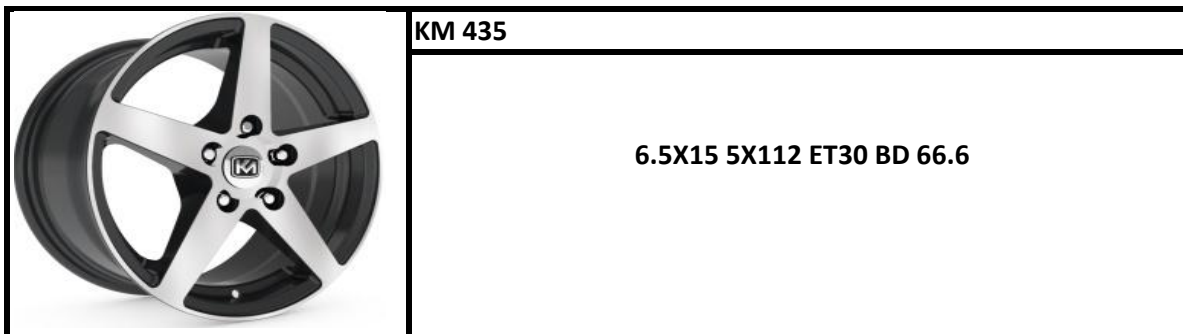

KM 396

6.5X16 4X100 ET35 SILVER 67.2

KM 414

6x14 4X100 ET35 B/D 67.2

KM 436

6.5X16 5X108 ET35 SILVER 67.2

6.5X16 5X112 ET35 SILVER 66.6

	WP16
	6.5X16 5X112 ET35 B/D 57.1